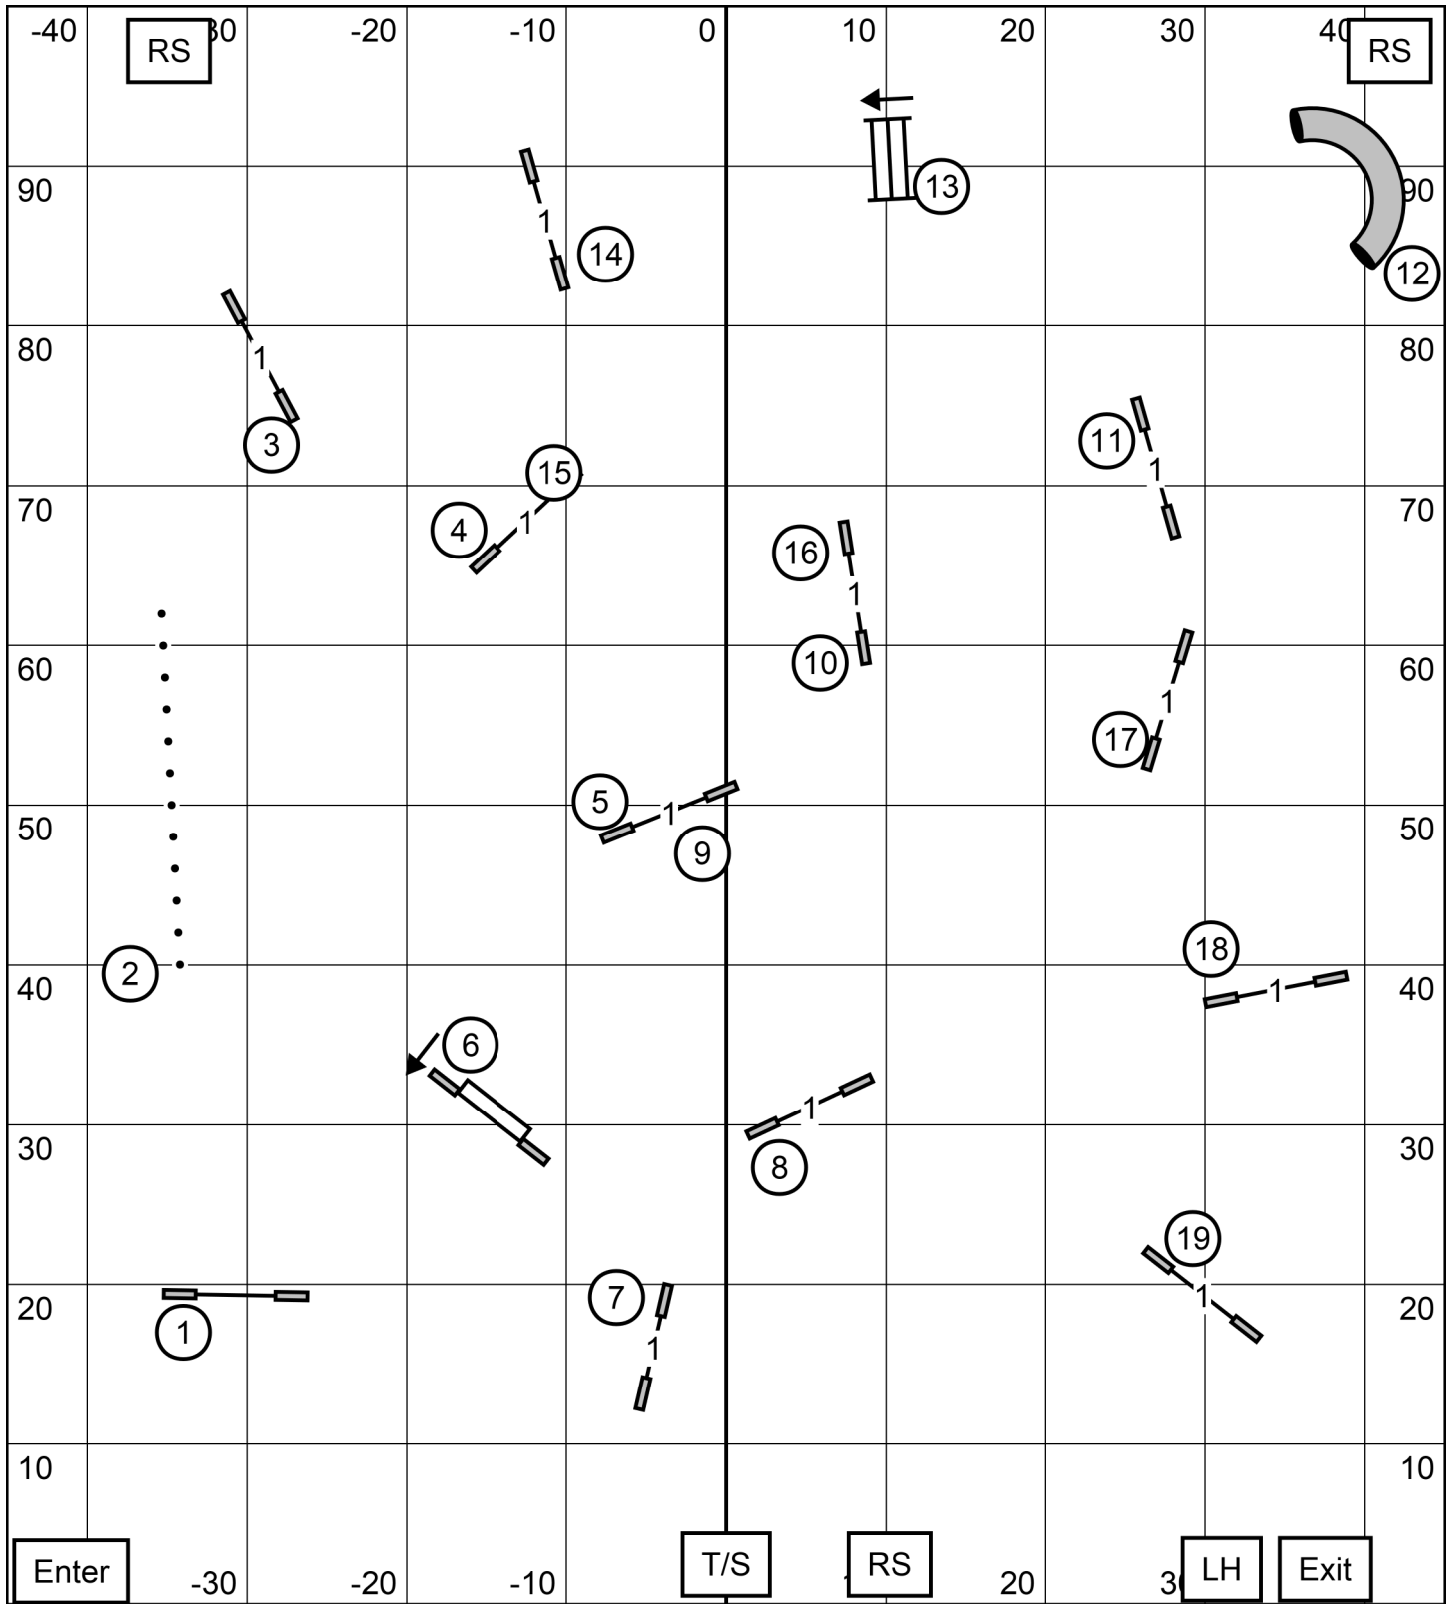

EXC

Burlington Obedience Training Club Burlington, VT
Inside on Turf Exc JWW 7/25/24 C Josling E-Timing

JWW