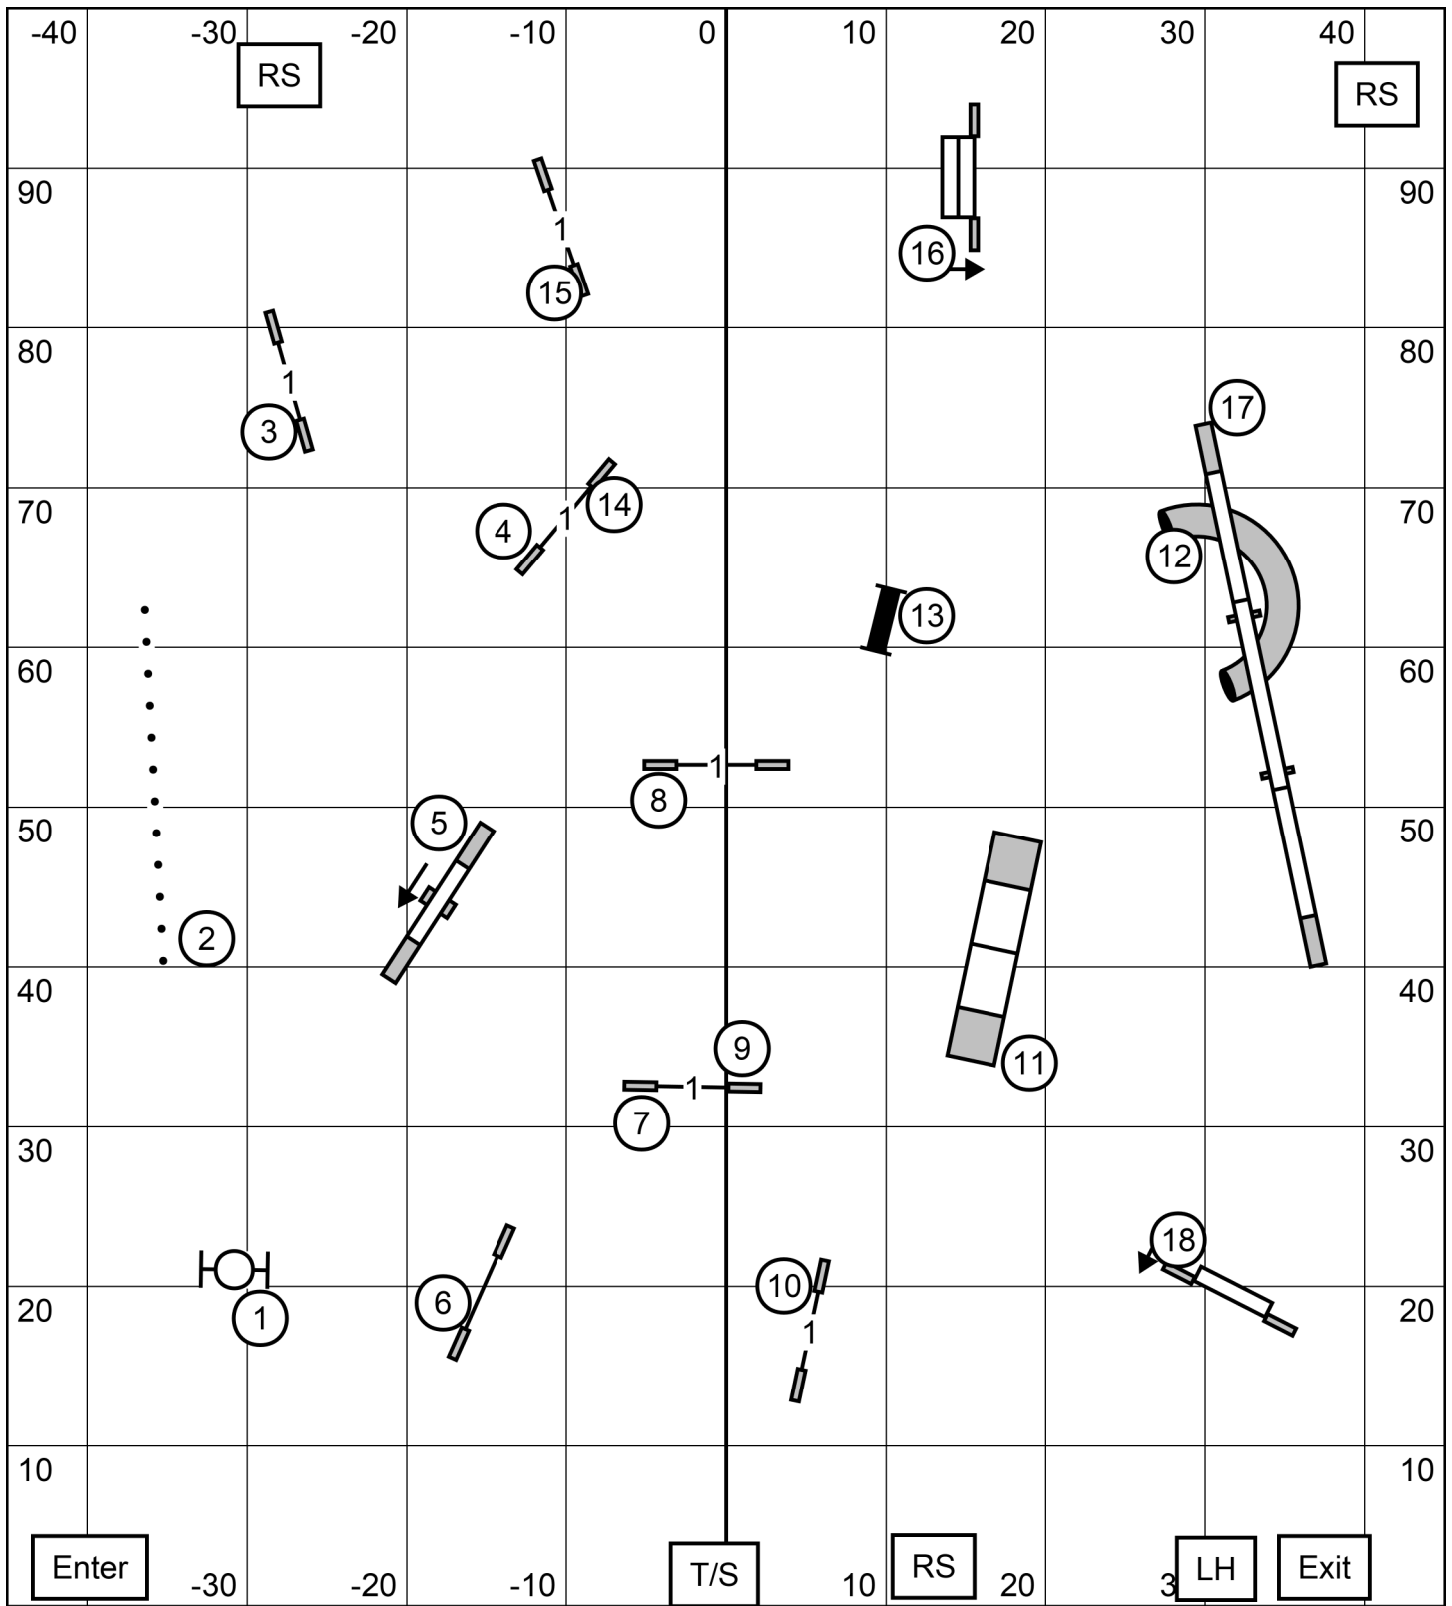

EXC

Burlington Obedience Training Club Burlington, VT
Inside on Turf Exc STD 7/25/24 C Josling E-Timing

STD