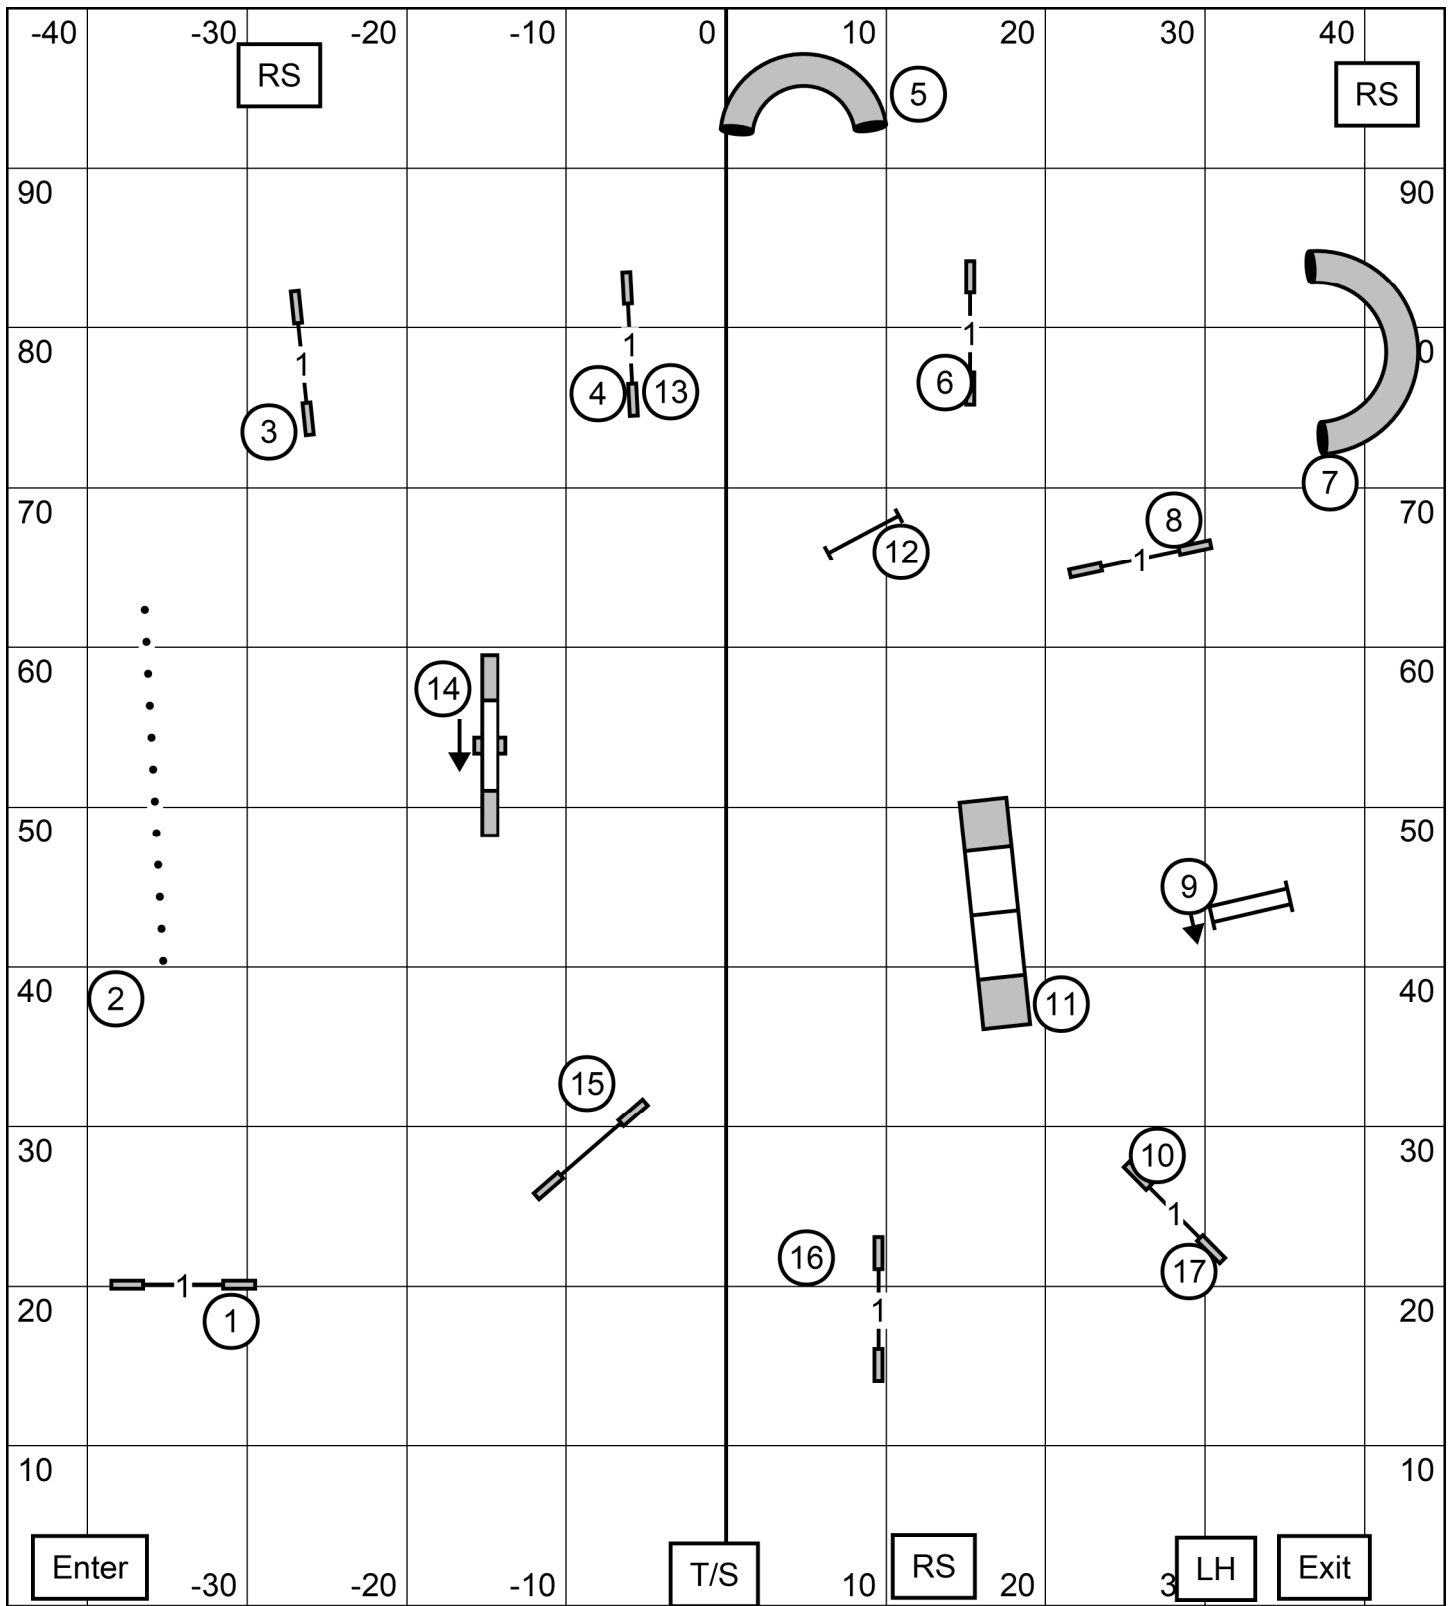

STD

Enter

T/S

RS

LH

Exit

T2B

Burlington Obedience Training Club Burlington, VT
 Inside on Turf T2B 7/25/24 C Josling E-Timing