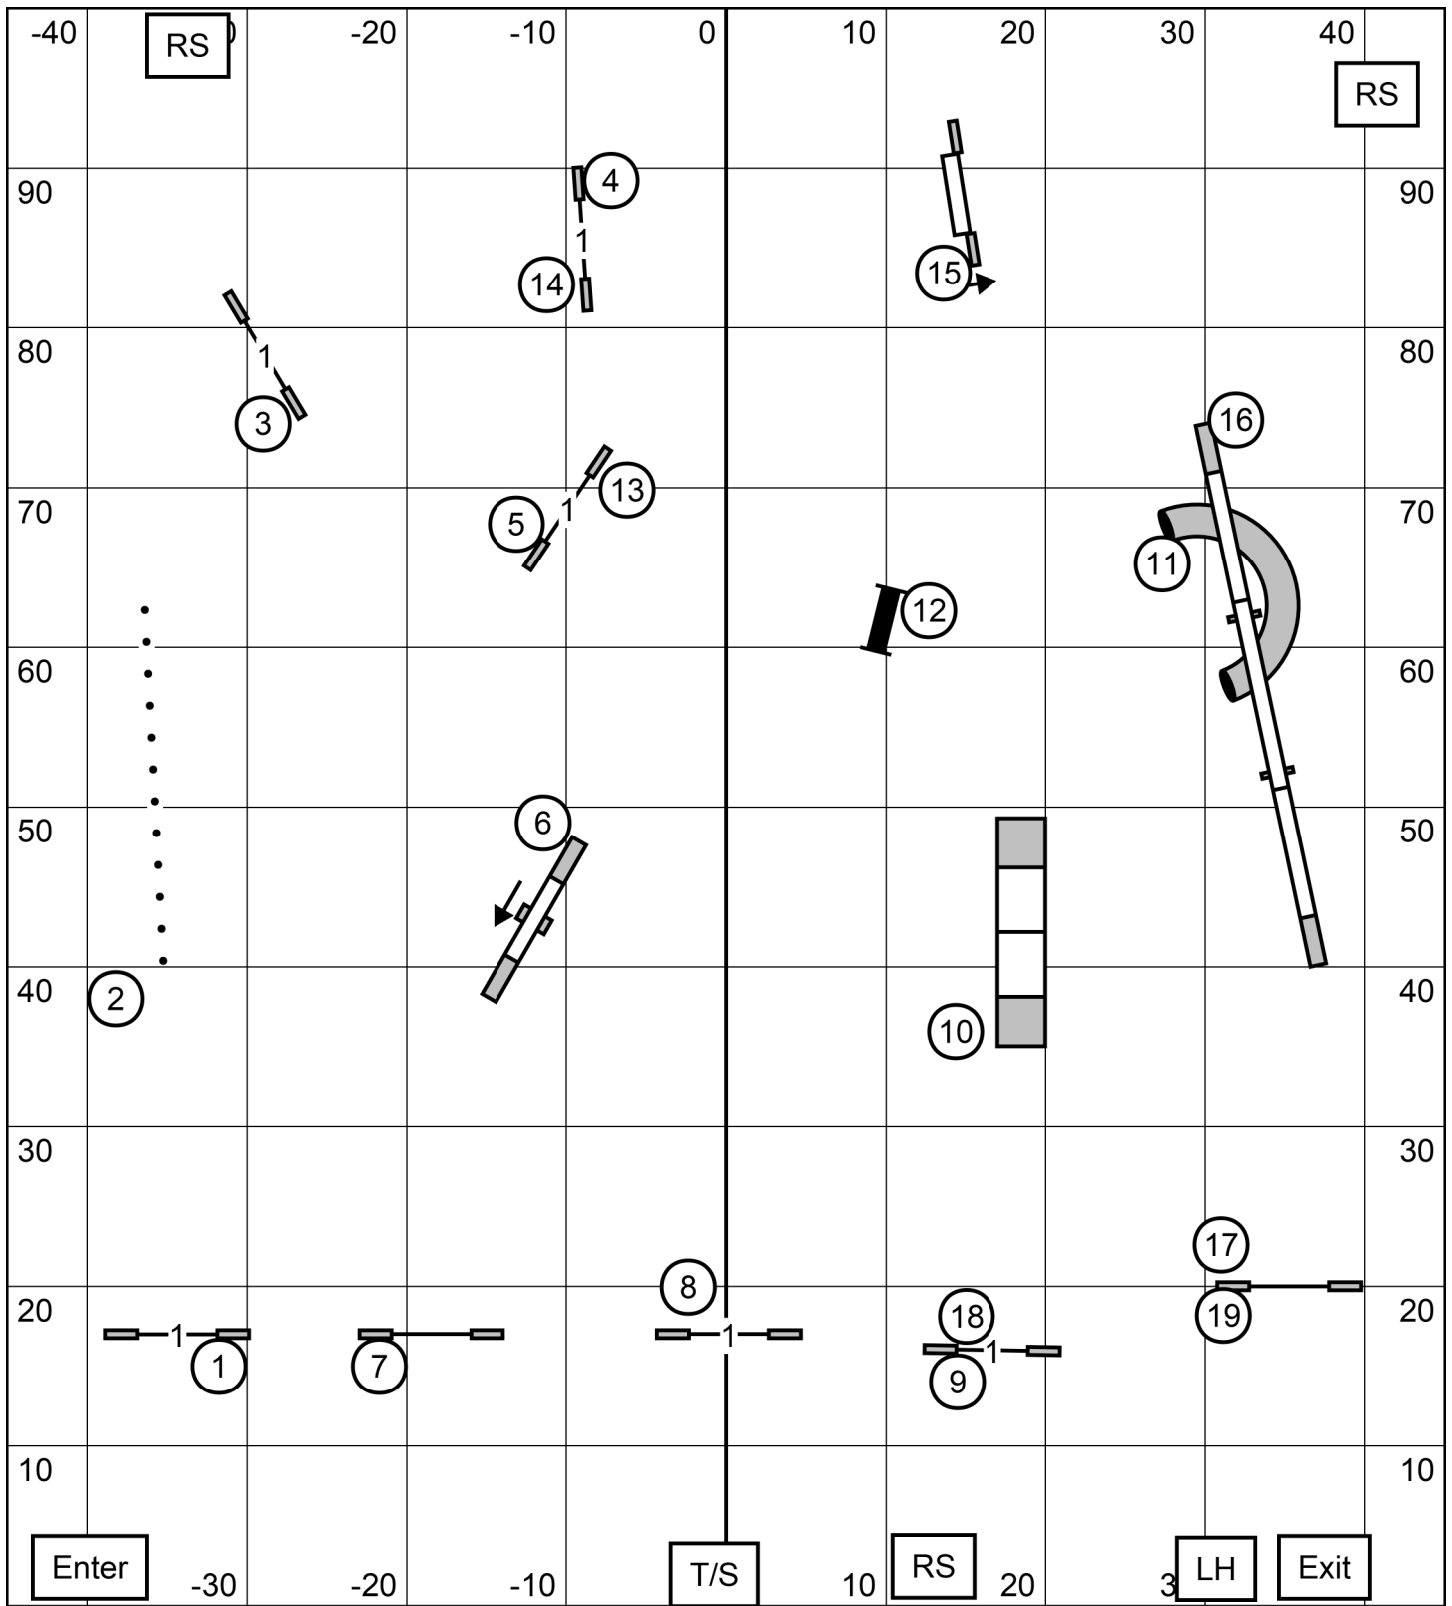

PREM

Burlington Obedience Training Club Burlington, VT
Inside on Turf Prem STD 7/25/24 C Josling E-Timing

STD